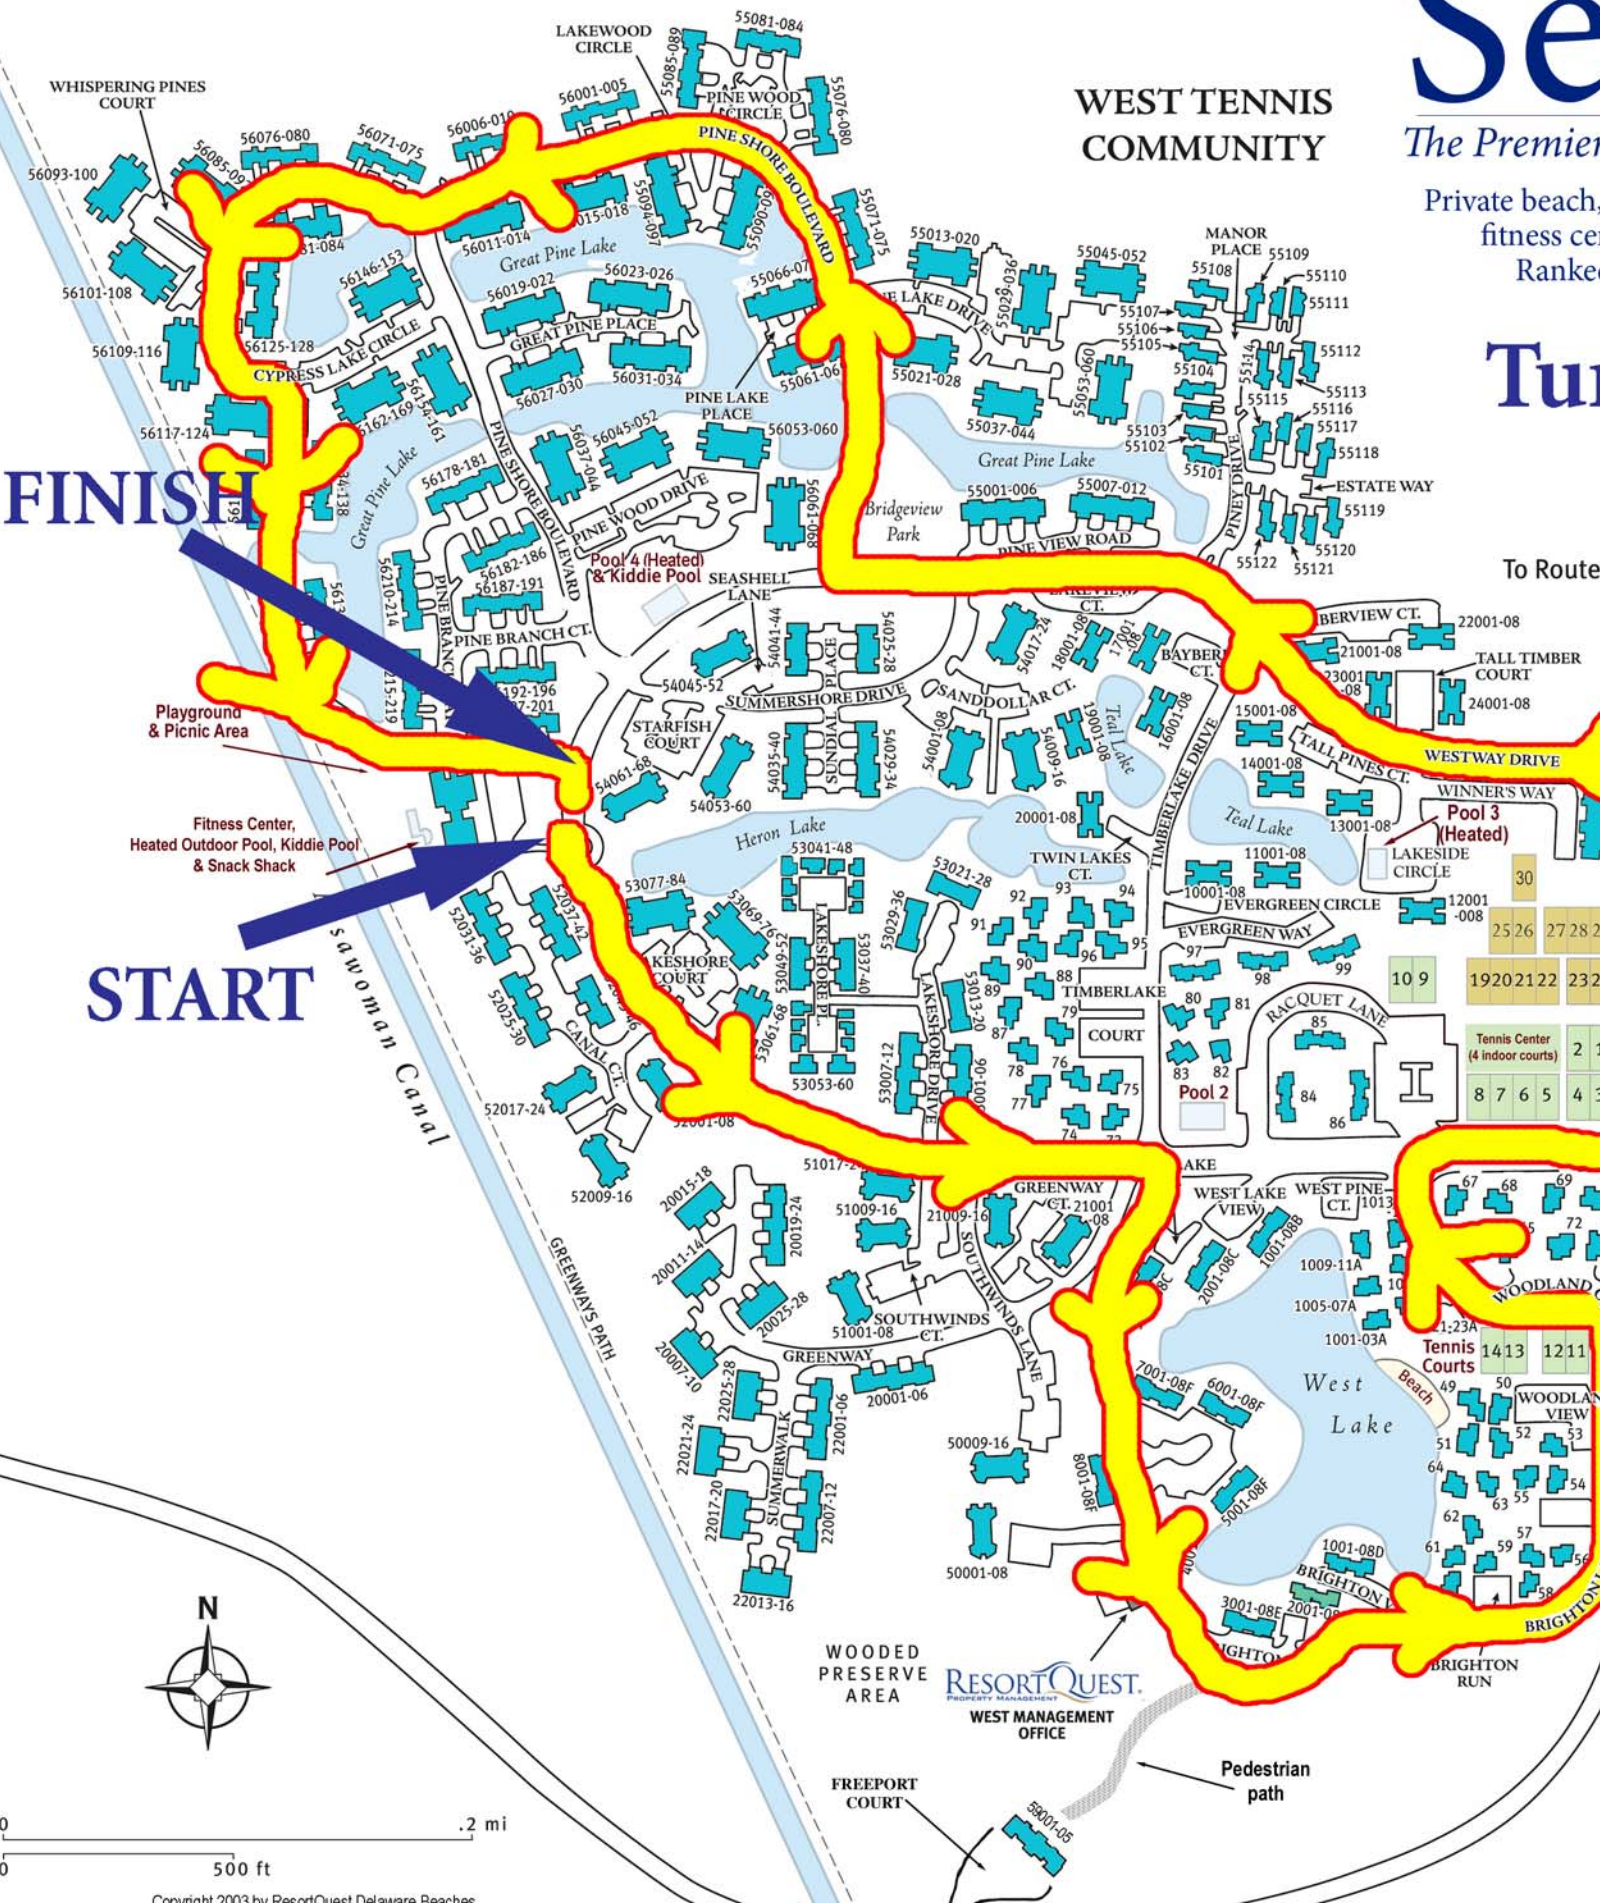

# Sea Colony

The Premier Family Beach & Tennis Resort Community.

Private beach, 12 pools (2 indoor), 34 tennis courts, (4 indoor & 14 Har-Tru), fitness centers, children's programs, on-site security and much more!

## Turkey Trot 5k Course

**FINISH**

**START**

**BEACH COMMUNITY**

SEA VILLAS

ANNAPOLIS HOUSE

ANNAPOLIS GARDEN UNITS

BRANDYWINE HOUSE

To Route 50 & 90 West and Ocean City