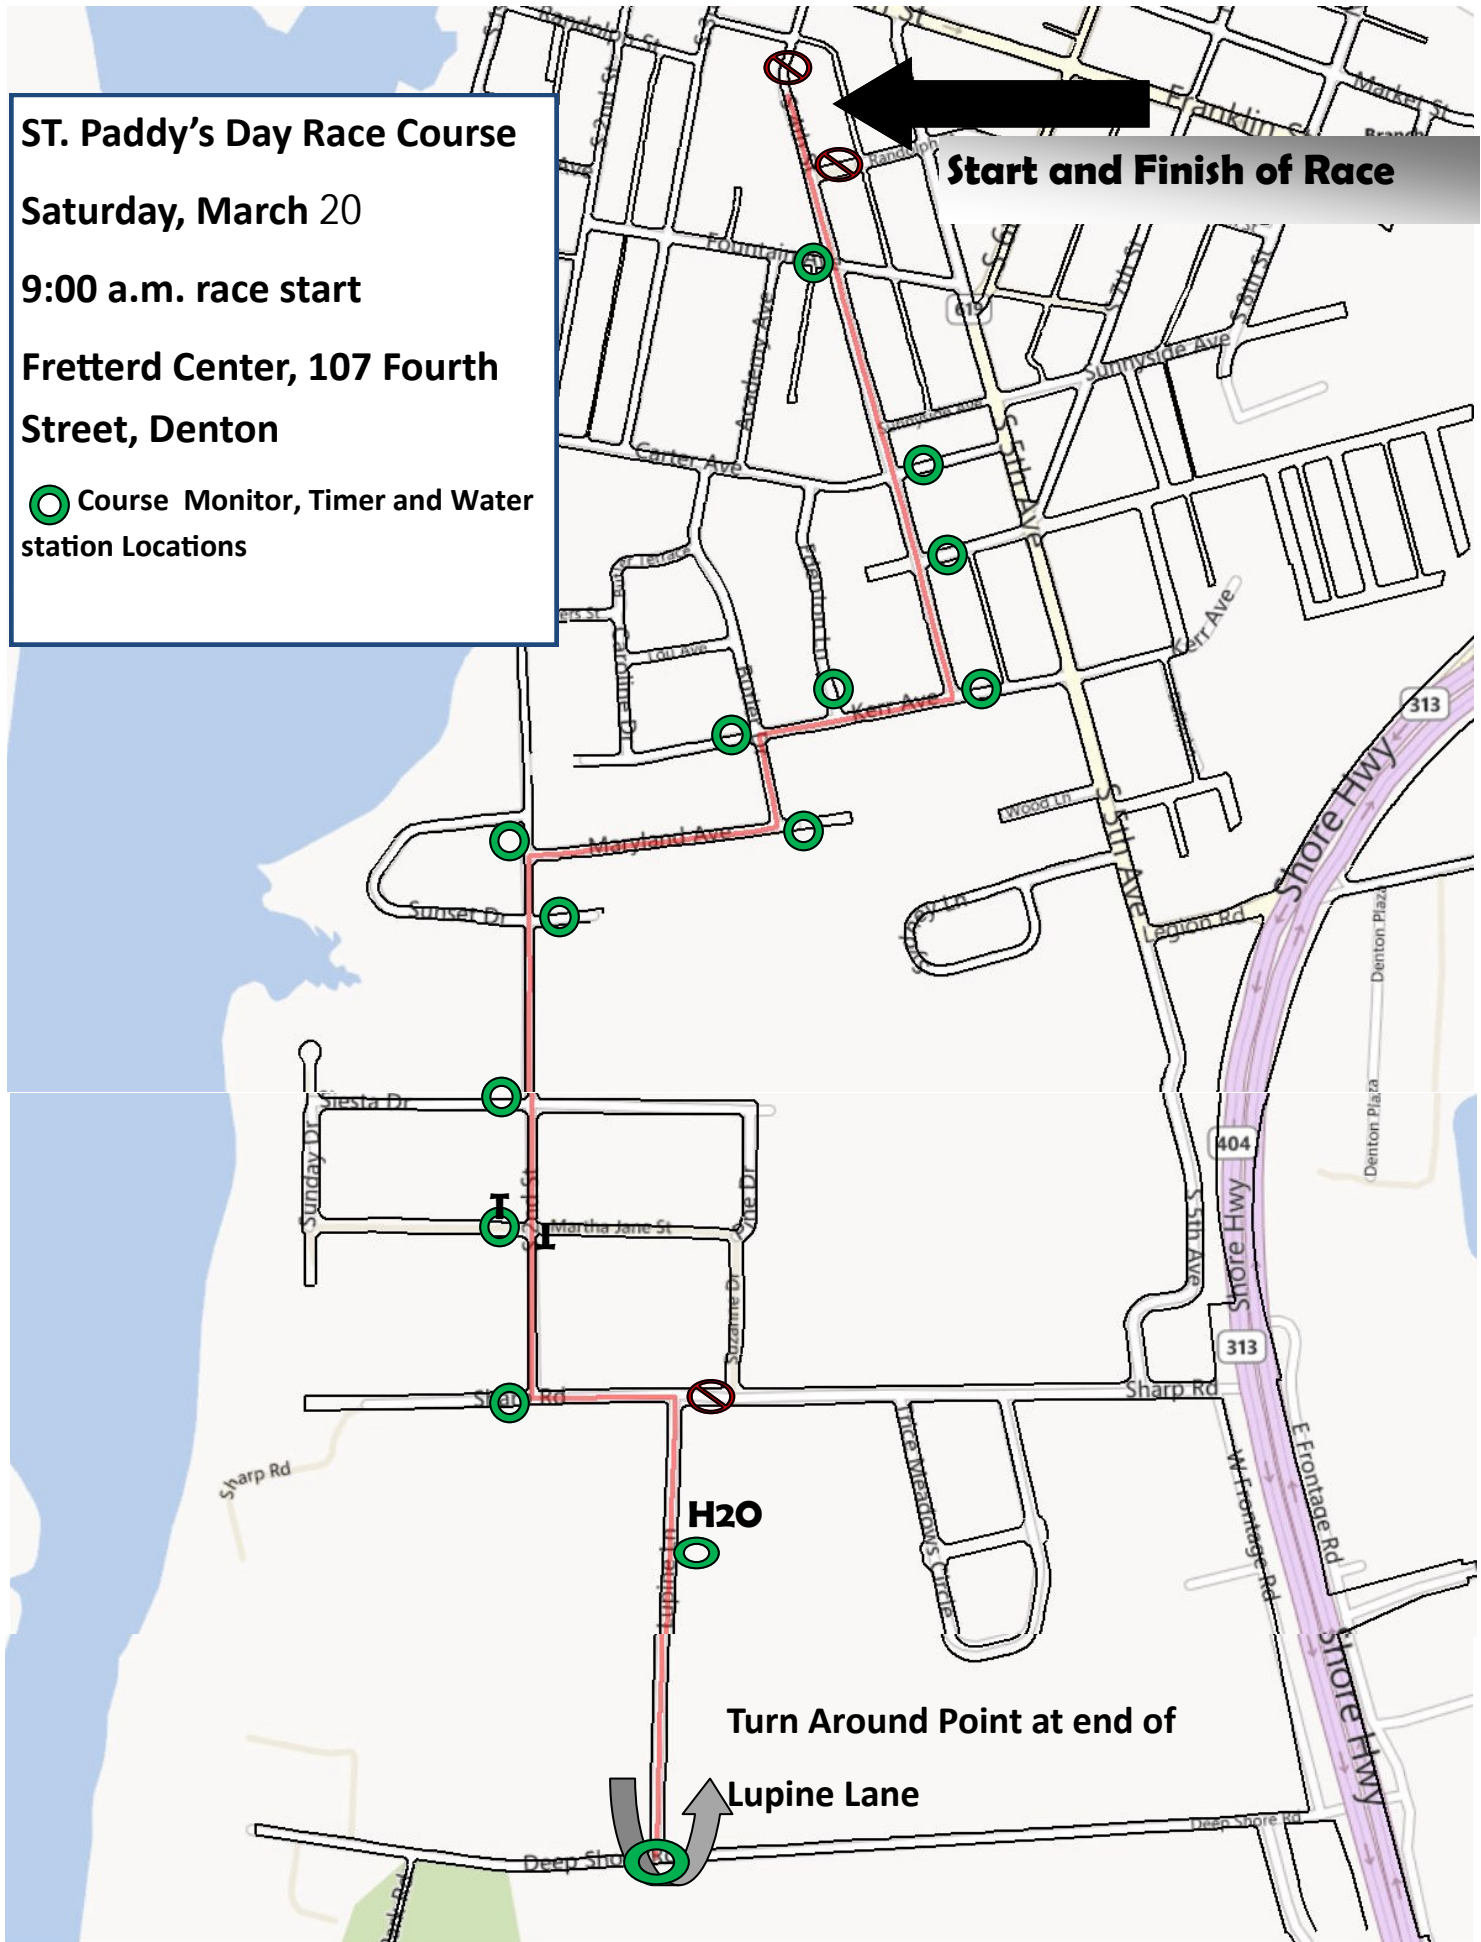

ST. Paddy's Day Race Course

Saturday, March 20

9:00 a.m. race start

Fretterd Center, 107 Fourth Street, Denton

 Course Monitor, Timer and Water station Locations

 **Start and Finish of Race**

H2O

Turn Around Point at end of

Lupine Lane

WHERE DO I...??

REGISTER?

Inside Building Gym

Go to BATHROOM?

Unisex bathrooms
inside building

Start the Race?

Fourth street;
course opposite