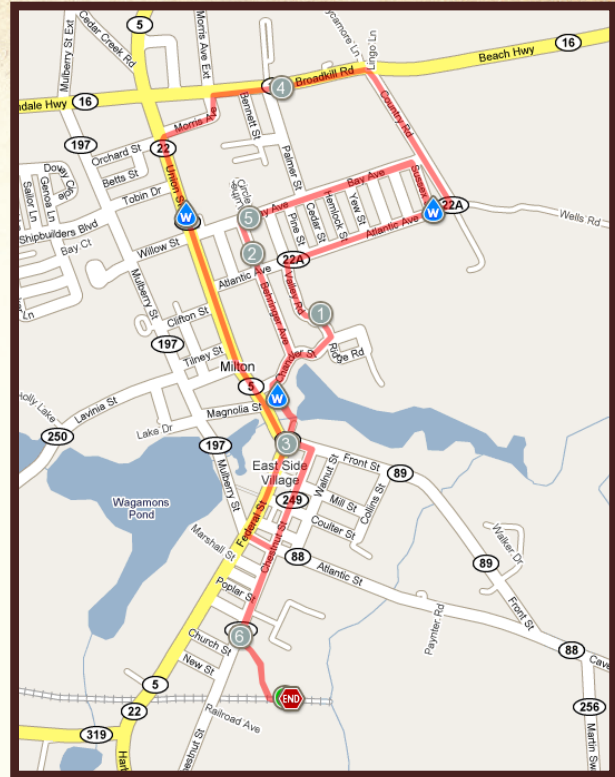

2010 off-centered Dogfish Dash

The Nature Conservancy
Protecting nature. Preserving life.

5K Course

10K Course

Designated Parking Areas

- The brewery visitor parking area will be filled first. Anticipate it being full by 7 AM on race day. **PLEASE PLAN ACCORDINGLY.**
- Please do not park on any grass areas anywhere.
- Please be respectful of other's property and do not trespass.
- Allow time to park and safely walk to the event area.